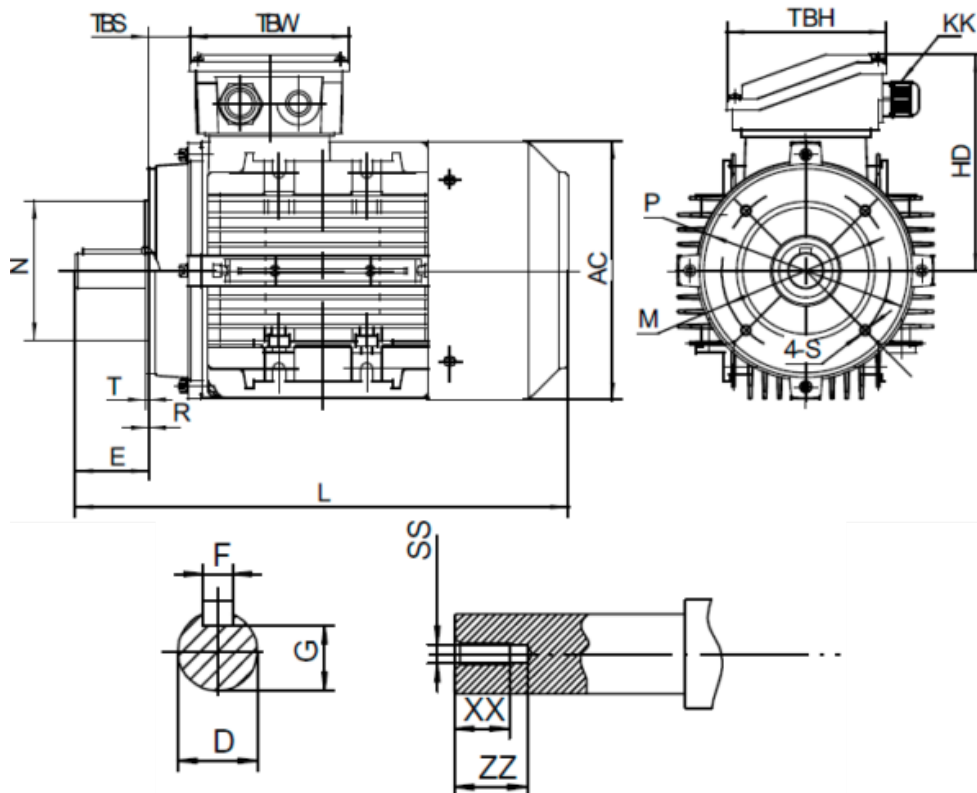

Data Sheet

Article number: 2518005502250140

Description: Kleedrive T3A 112M2-2 5.5kw 2800 rpm UL/CSA
3x400/690V 50 HZ IP55 B14 Eff=88,1%

Measures

AA = 224	L = 397	TBH = 118
AC = Ø220	M = Ø130	TBS = 33
AD = 283	N = Ø110	TBW = 118
D = Ø28	P = Ø160	XX = 22
E = 60	R = 0	ZZ = 30
F = 8	S = M8	
G = 24	SS = M10	
HD = 171	T = 3.5	